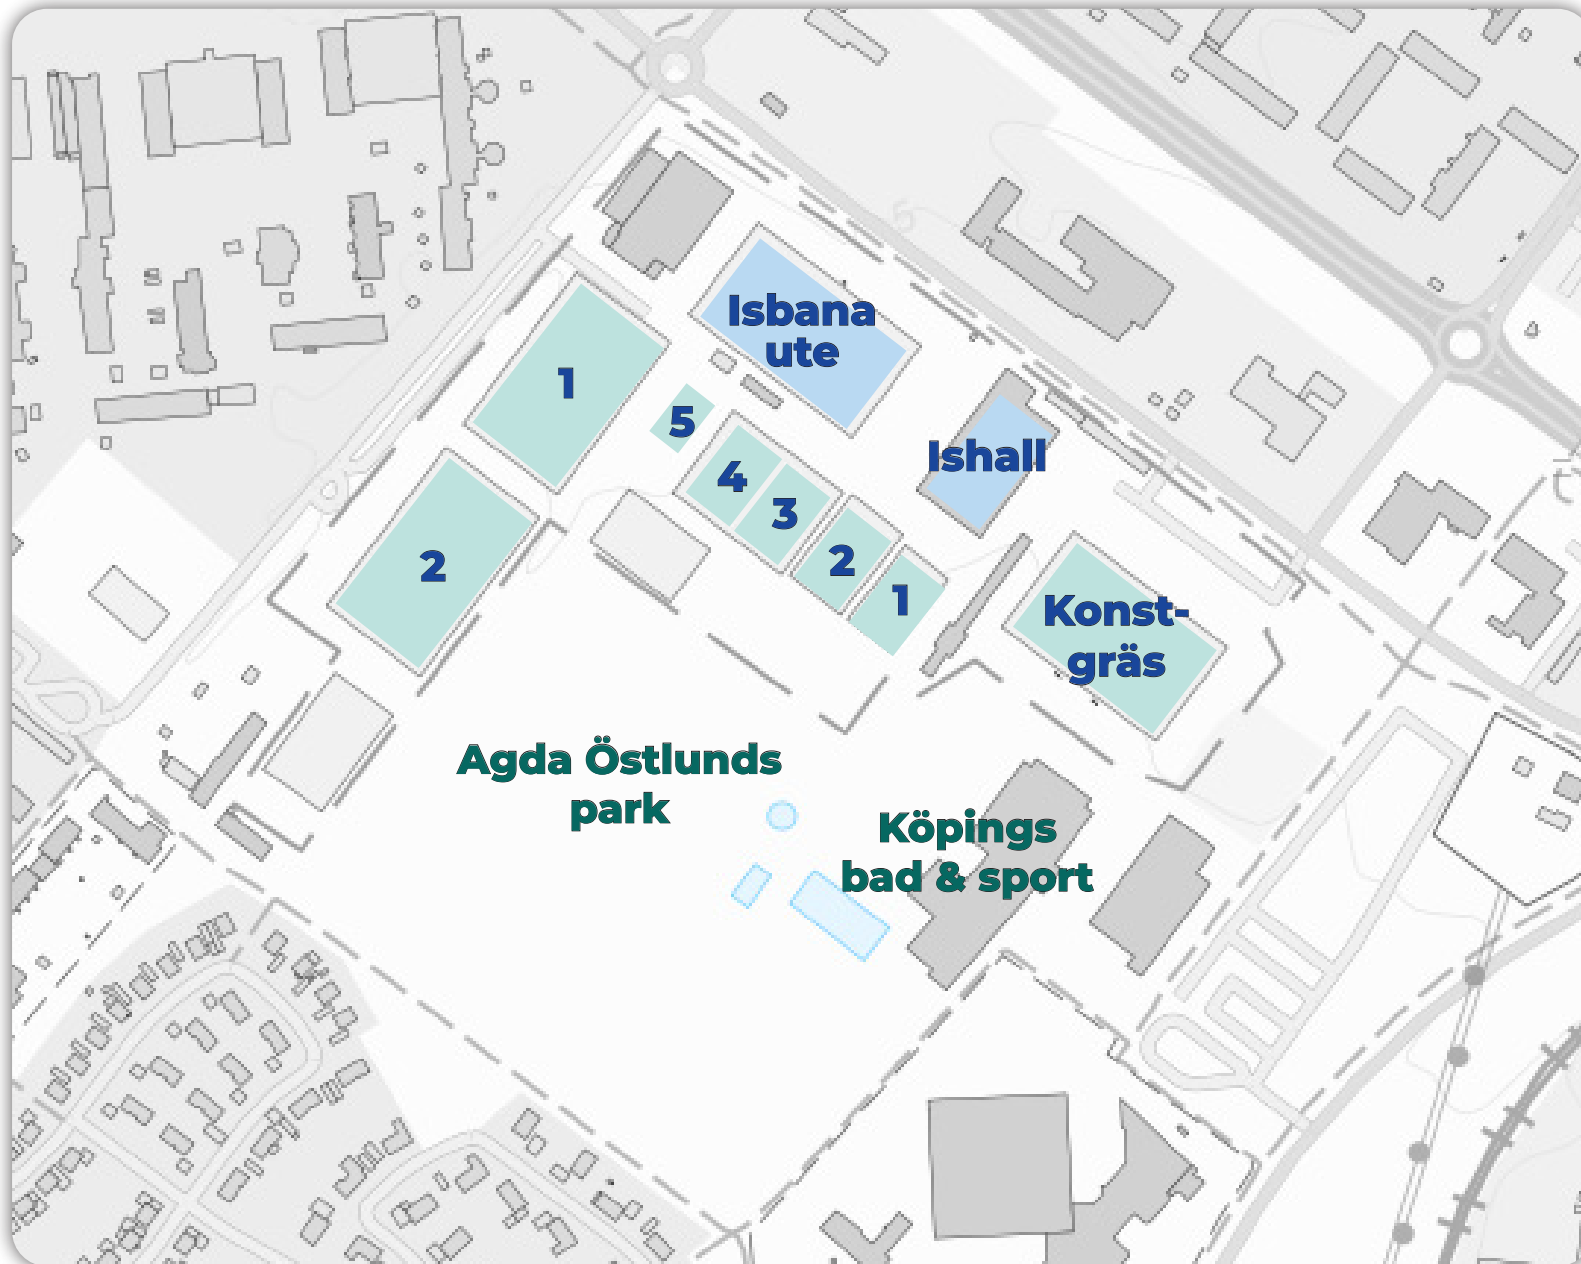

Kristinelunds sportfält

Stora planer

- 1 9-manna
- 2 11/9-manna

Mindre planer

- 1 7-manna
- 2 7-manna
- 3 7-manna
- 4 7-manna
- 5 5-manna